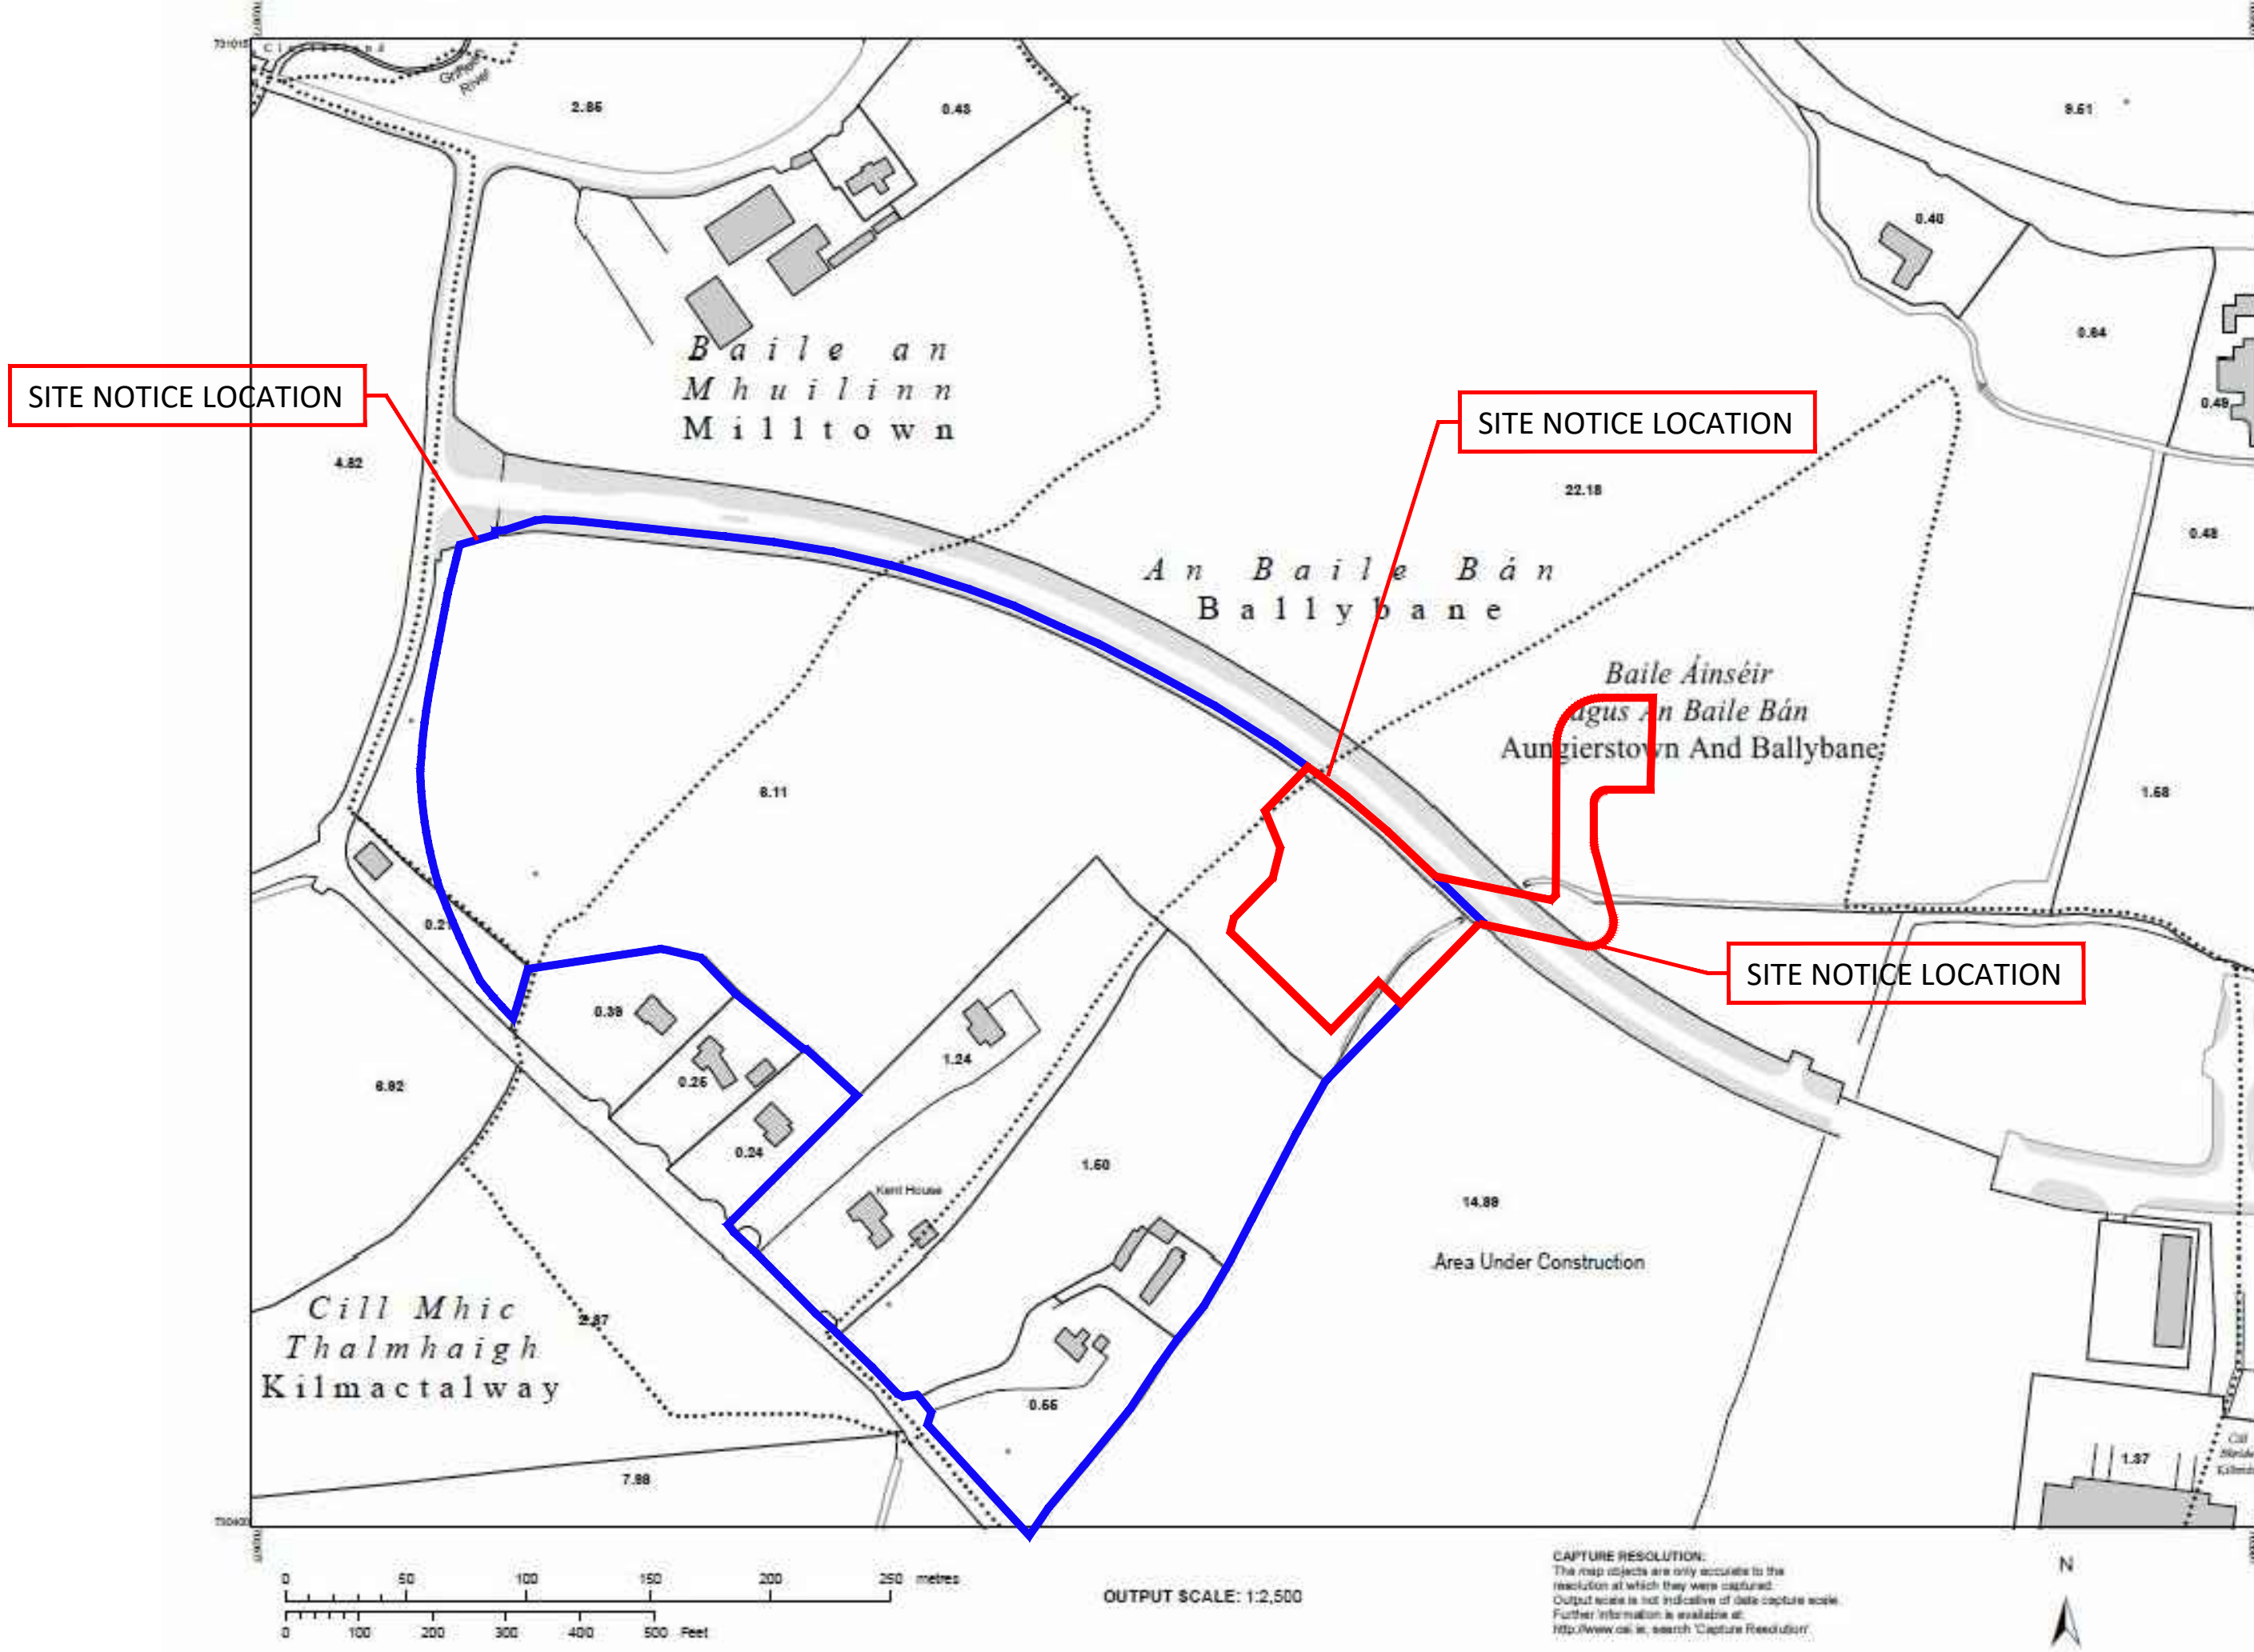

Planning Pack Map

CENTRE COORDINATES:
ITM 703092,730708

PUBLISHED: 24/02/2020 ORDER NO.: 50109619_1

MAP SERIES: 1:2,500 3325-B 1:2,500 3325-D

COMPILED AND PUBLISHED BY:
Ordnance Survey Ireland,
Phoenix Park,
Dublin 8,
Ireland.

Unauthorised reproduction
infringes Ordnance Survey Ireland
and Government of Ireland
copyright.

All rights reserved.
No part of this publication may
be copied, reproduced
or transmitted in any form
or by any means without the prior
written permission of
the copyright owners.

The representation on this map
of a road, track or footpath
is not evidence of the existence
of a right of way.

Ordnance Survey maps
never show legal property
boundaries, nor do they
show ownership of
physical features.

©Suirbhéireacht Ordánais Éireann, 2020
©Ordnance Survey Ireland, 2020

www.osi.ie/copyright

LEGEND:
http://www.osi.ie/
search 'Large Scale Legend'

1 SITE LOCATION MAP
A 1001 GENERAL ARRANGEMENT Scale: 1:2500

COPYRIGHT:
The design and details shown on this drawing are applicable to their project only and may not be reproduced in whole or in part or be used for any other project or purpose without the written permission of TOT Architects with whom copyright resides.

DO NOT SCALE from this drawing.
Use figured dimensions. Contractor to check all dimensions on site prior to commencement of works. Any discrepancies are to be referred to the ARCHITECT.

KEY PLAN:

LEGEND:
— BOUNDARY LINE
— LAND IN OWNERSHIP AND CONTROL OF APPLICANT

OSI copyright licence
no. En 0068120

REVISIONS

DATE	REV. BY	CHECKED	DESCRIPTION	DATE	REV. BY	CHECKED	DESCRIPTION
16.12.2020	P01	BM	PB	ISSUED FOR PLANNING			

DATE: JULY 2020

SCALE: 1:2500

DRAWN: BM

CHECKED: PB

JOB NO: 19-128

STATUS CODE: S4

SHEET SIZE: A2

REVISION: P01

PROJECT:

CyrusOne Dublin
SUBSTATION

STAGE:

PLANNING

DRAWING TITLE:

SITE LOCATION MAP

TOT ARCHITECTS

REGISTERED OFFICE
49 Upper Mount Street
Dublin 2, Ireland

DRAWING NO:

19128-TOT-ZZ-DL-DR-A-1001

PROJECT ORIGINATOR ZONE LEVEL TYPE ROLE NUMBER